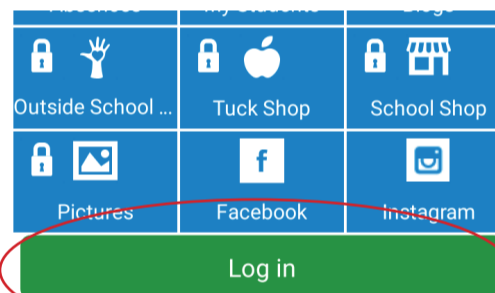

Download our BCE Connect Parent Portal App

Keep up to date with the latest Unity news, announcements and events!

1 Download BCE Connect via the App Store or Google Play Store

BCE Connect 12+
 Archdiocese of Brisbane
 #48 in Education
 ★★★★★ 4.4, 7 Ratings
 Free

2 Open the app and search for Unity College

3 Click the star tag on the top right to turn it red. This will favourite Unity College and keep the school on your app homepage

4 Login in with your current BCE email & password.