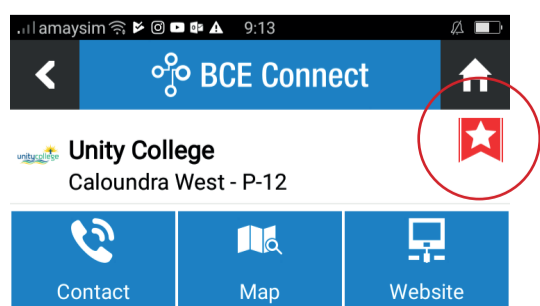

Download our BCE Connect Parent Portal App

Keep up to date with the latest Unity news, announcements and events!

1 Download BCE Connect via the App Store or Google Play Store

BCE Connect 12+
 Archdiocese of Brisbane
 #48 in Education
 ★★★★★ 4.4, 7 Ratings
 Free

2 Open the app and search for Unity College

3 Click the star tag on the top right to turn it red. This will favourite Unity College and keep the school on your app homepage

4 Login in with your current BCE email & password.