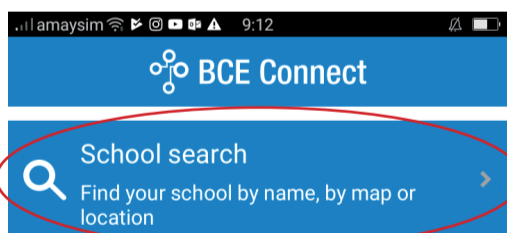

2 Open the app and search for Unity College

3 Click the star tag on the top right to turn it red. This will favourite Unity College and keep the school on your app homepage

4 Login in with your current BCE email & password.