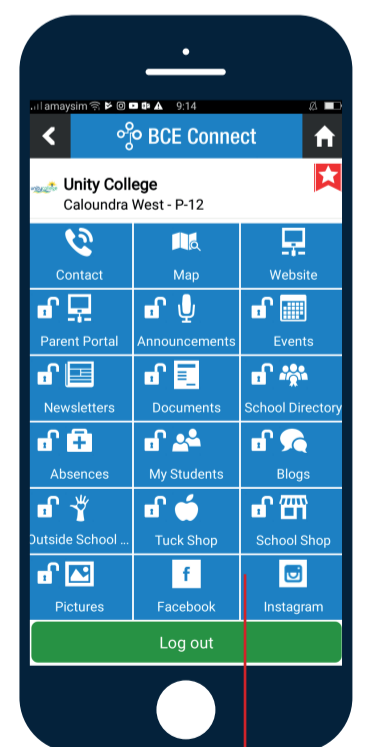

Download our BCE Connect Parent Portal App

Keep up to date with the latest Unity news, announcements and events!

1 Download BCE Connect via the App Store or Google Play Store

BCE Connect 12+
 Archdiocese of Brisbane
 #48 in Education
 ★★★★★ 4.4, 7 Ratings
 Free

2 Open the app and search for Unity College

3 Click the star tag on the top right to turn it red. This will favourite Unity College and keep the school on your app homepage

4 Login in with your current BCE email & password.

First time logging in or forgotten your password?
 Click here and follow the prompts.

NEW PARENTS: After clicking 'Login', select the first time/ forgotten password link below the sign in area. Enter your email supplied to the College. A security code will then be sent to this email. Return to the page and follow prompts to set up your password.

5 After logging in, you will have access to all unlocked areas.

Some tabs may lead you to the desktop version of the Parent Portal which will need a second a sign in.

The desktop version of the Parent Portal includes more features than the app, we advise to still check this from time to time to ensure you receive the full benefits of the portal.